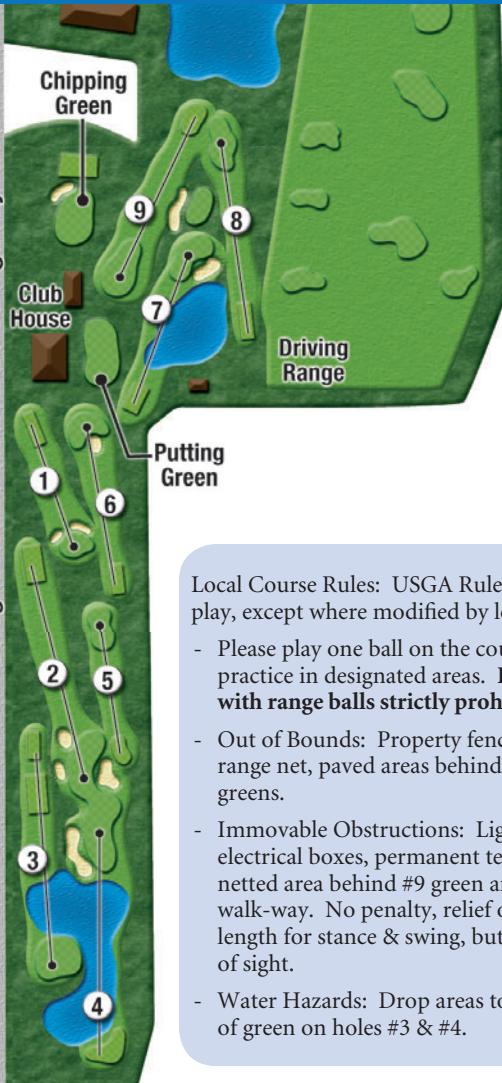

George Jenkins Boulevard / US Highway 92

Local Course Rules: USGA Rules govern play, except where modified by local rules.

- Please play one ball on the course and practice in designated areas. **Playing with range balls strictly prohibited.**
- Out of Bounds: Property fence, driving range net, paved areas behind #6 & #9 greens.
- Immovable Obstructions: Light poles, electrical boxes, permanent tee signs, netted area behind #9 green and #3 walk-way. No penalty, relief of 1 club length for stance & swing, but not line of sight.
- Water Hazards: Drop areas to the right of green on holes #3 & #4.

YMCA Par 3 Golf Course Home of The First Tee of Lakeland

Mission Statement: *To impact the lives of young people by providing educational programs that build character, instill life-enhancing values and promote healthy choices through the game of golf.*